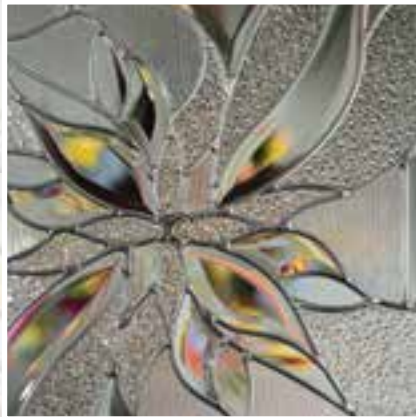

CONTEMPORARY STYLE

Renewed Impressions

Nickel Caming
 The sweeping floral patterns of our signature Impressions decorative glass are elegantly refreshed with nickel caming to create Renewed Impressions. The Contemporary design's textured surface offers a high privacy level.

- Glass Textures;
- Clear Bevels
- Iced Granite Glass
- Streamed Glass
- Clear Renaissance Glass

Privacy Rating 7

6/8 DOORS

DRS40
684RLI

DRG00 686RLI • SLG00 694RLI

DRG00 687RLI
(687 FOR
2/6 DOORS)

DRG0080 612RLI
SLG0080 493RLI

● HVHZ STOCK ○ HVHZ SPECIAL ORDER ● WBD STOCK ○ WBD SPECIAL ORDER

All door sizes shown can be built as double door systems. Bullet points indicate size and design availability, not skin type. Possible skin types include DRG woodgrain and DRS smooth skin. Most options are available in both skin types.