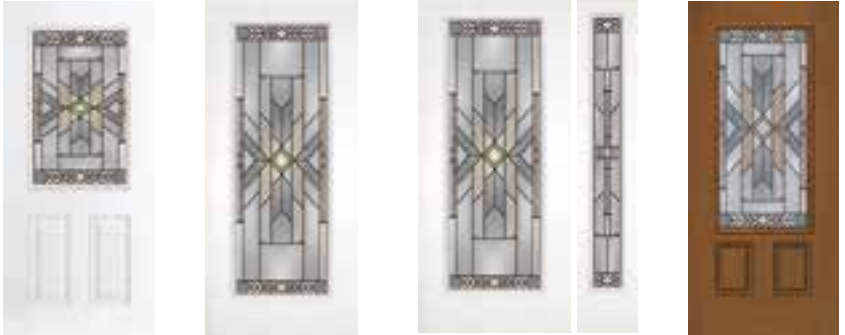

6/8 DOORS

DRS40 684MOH   DRS00 687MOH (687 FOR 2/6 DOORS)   DRS00 686MOH SLS00 694MOH   DRG49 607MOH   DRS0080 612MOH SLS0080 493MOH   DRS2980 686MOH