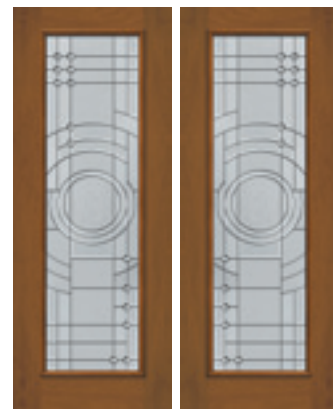

CONTEMPORARY STYLE

Entropy

Black Chrome Caming

Glass Textures;
Clear Bevels
Clear Renaissance
Clear Seedy Granite

Privacy Rating 5

Entropy glass units are handed.
A=lefthand from outside view.
B=righthand from outside view.

6/8 DOORS

DRG00
686ENTBCA

DRG00
686ENTBCB

8/0 DOORS

DRG0080
612ENTBCA

DRG0080
612ENTBCB

	PART NUMBER	12"	14"	2/0	2/4	2/6	2/8	2/10	3/0
6/8 DOORS	DRG00 • 686ENTBCA						● ●	● ●	● ●
	DRG00 • 686ENTBCB						● ●	● ●	● ●
8/0 DOORS	DRG0080 • 612ENTBCA						● ●	● ●	● ●
	DRG0080 • 612ENTBCB						● ●	● ●	● ●

● HVHZ STOCK ○ HVHZ SPECIAL ORDER ● WBD STOCK ○ WBD SPECIAL ORDER

All door sizes shown can be built as double door systems. Bullet points indicate size and design availability, not skin type. Possible skin types include DRG woodgrain and DRS smooth skin. Most options are available in both skin types.