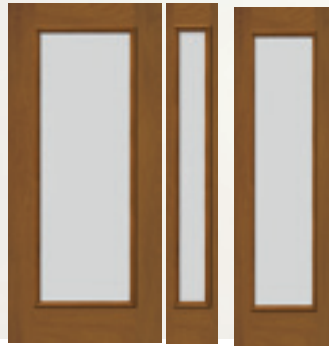

PERSPECTIVES

TEXTURED DOORGLASS

Blanca

LOW-E

Offering a high level of privacy and an understated backdrop, Blanca has a frosted, slightly stippled surface.

Privacy Rating 9

DRG00 686/687BLC
SLG00 694BLC
(687 FOR 2/6 DOORS)

● HVHZ STOCK ○ HVHZ SPECIAL ORDER ● WBD STOCK ○ WBD SPECIAL ORDER

All door sizes shown can be built as double door systems. Bullet points indicate size and design availability, not skin type. Possible skin types include DRG woodgrain and DRS smooth skin. Most options are available in both skin types.